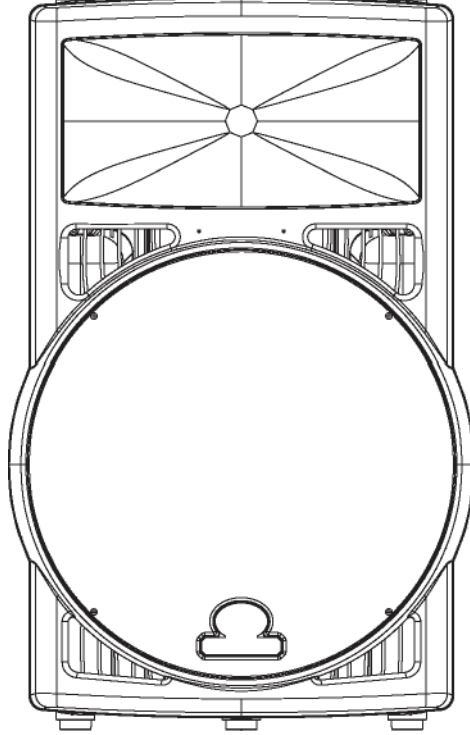

## PERFORMER

225/535/545

## Özellikler:

- Güç İşleme (Performer 225 / 535 / 545): 250 / 350 / 400 Watt (RMS)
- Dayanıklı 12" woofer (Performer 225)
- Dayanıklı 15" woofer (Performer 535 / 545)
- HF tweeter koruma
- 1/4" TRS & XLR dışı konnektör girişleri
- Yüksek Ses Basınç Seviyesi
- 24 dB Linkwitz-Riley elektronik crossover
- Çelik ızgara korumalı

## Teknik Özellikler

	Performer 225	Performer 535	Performer 545
Type	12" Two-Way Speaker	15" Two-Way Speaker	15" Two-Way Speaker
"Power Handling(Watts) RMS/Program/Peak"	250/500/1000	350/700/1400	400/800/1600
Frequency Response (Hz)	65 Hz - 20 kHz	50 Hz - 20 kHz	50 Hz - 20 kHz
Sensitivity @ 1 W/1 M(+2/-1 dB)	97 dB	99 dB	99 dB
Nominal Impedance (ohms)	8	8	8
Dispersion angle (degrees)	90 x 60	90 x 60	90 x 60
Tweeter Diaphragm	1"	1"	1"
Input Impedance	20K ohms balanced / 10K ohms unbalanced	20K ohms balanced / 10K ohms unbalanced	20K ohms balanced / 10K ohms unbalanced
Connectors	XLR + Phone Jack	XLR + Phone Jack	XLR + Phone Jack
Dimensions (HxWxD)	693 x 442 x 342 mm (27.3" x 17.4" x 13.5")	693 x 442 x 342 mm (27.3" x 17.4" x 13.5")	"693 x 442 x 342 mm (27.3"" x 17.4"" x 13.5"")"
Net Weight			

## BOYUTLAR

Ölçüler mm/inç olarak verilmiştir.